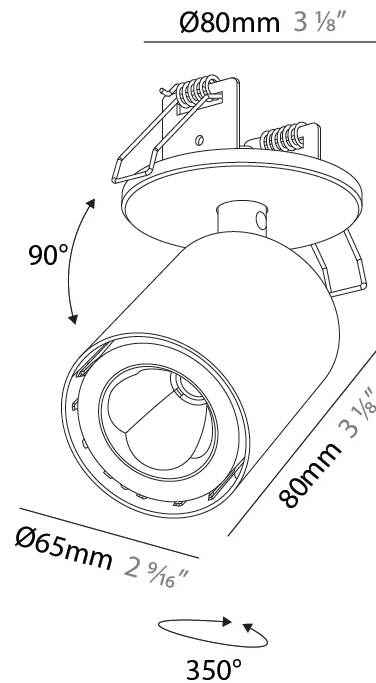

1. To build a product code in our configurator select the specify button on the base model # product page
2. To build a manual product code on this datasheet choose from the options listed below in blue font and add the suffix to the base model #

GENERAL

Series: Oiko Pro In
Brand: Prolicht
Division: Architectural
Mounting Type: Surface
Mounting Location: Ceiling
Subcategory: Spots

PHYSICAL

Shape: Cylinder
Diameter (mm): 65
Diameter (in): 2 ⁹/₁₆
Height (mm): 120
Depth (mm): 50
Height (in): 4 ³/₄
Depth (in): 1 ¹⁵/₁₆
Light Distribution: Adjustable / Direct
Fixture Finish: SSR / BKV / CWI / CRY / HAB / UFT / ITA / RUA / FTG / MYG / LOD / PUS / FRO / FUP / KIA / POP / BLS / SPG / MEY / GOH / GUM / CHC / COM / ABZ / JAG / OBR / MOS / ROR
Fixture Material: Aluminum
Cut-out Measurements: 68mm / 2 11/16"

ELECTRICAL

Lamp Type: LED
Input Wattage (W): 14.4
Total Output Wattage (W): 13.1
Driver Included: No
Driver Location: Remote
Driver Type: Constant Current - Universal
Driver Class: Class 2
Input Voltage (V): 120 - 277
Constant Current (MA): 700

LED

Number of LEDs: 1
Color Temperature (°K): 2700 / 3000 / 3500 / 4000
Max. Delivered Lumen (lm): 1175 - 1381
Nominal Lumen (lm): 1242 - 1460
CRI: >90 CRI
Lamp Life (hrs): 50000

OPTICAL

Beam Angle: 62
Adjustability: Rotational 350°; Tilt 90°

RATINGS AND CERTIFICATIONS

Certified By: CSA Certified to UL and CSA Standards
IP rating: IP20

PROJECT
TYPE
SPECIFIER
QUANTITY
DATE