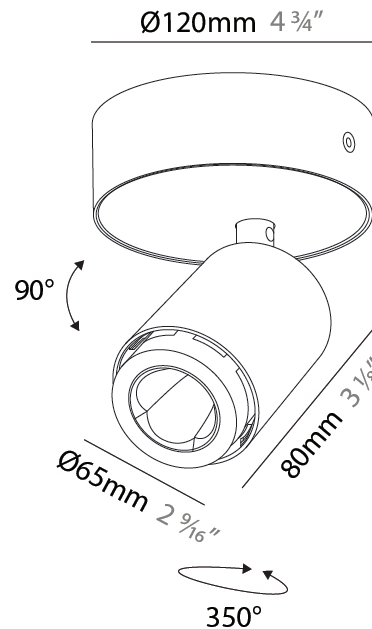

OIKO PRO IN SURFACE

A3D348-

base number   Color   Finishes   Finishes
Temperature   (Diamond)   (Triangle)

1. To build a product code in our configurator select the specify button on the base model # product page
2. To build a manual product code on this datasheet choose from the options listed below in blue font and add the suffix to the base model #

GENERAL

Series: Oiko Pro In
Brand: Prolicht
Division: Architectural
Mounting Type: Surface
Mounting Location: Ceiling
Subcategory: Spots

PHYSICAL

Shape: Cylinder
Diameter (mm): 65
Diameter (in): 2 9/16
Height (mm): 160
Height (in): 6 3/16
Light Distribution: Adjustable / Direct
Fixture Finish: SSR / BKV / CWI / CRY / HAB / UFT / ITA / RUA / FTG / MYG / LOD / PUS / FRO / FUP / KIA / POP / BLS / SPG / MEY / GOH / GUM / CHC / COM / ABZ / JAG / OBR / MOS / ROR
Fixture Material: Aluminum

ELECTRICAL

Lamp Type: LED
Input Wattage (W): 19.1
Total Output Wattage (W): 17.2
Driver Included: No
Driver Location: Integrated
Driver Type: Constant Current - Universal
Driver Class: Class 2
Input Voltage (V): 120 - 277

LED

Number of LEDs: 1
Color Temperature (°K): 2700 / 3000 / 3500 / 4000
Max. Delivered Lumen (lm): 1510 / 1517 / 1588 / 1603
Nominal Lumen (lm): 2040 / 2050 / 2146 / 2166
CRI: >90 CRI
Lamp Life (hrs): 50000

OPTICAL

Beam Angle: 34
Adjustability: Rotational 350°; Tilt 90°

RATINGS AND CERTIFICATIONS

Certified By: CSA Certified to UL and CSA Standards
IP rating: IP20

PROJECT
TYPE
SPECIFIER
QUANTITY
DATE