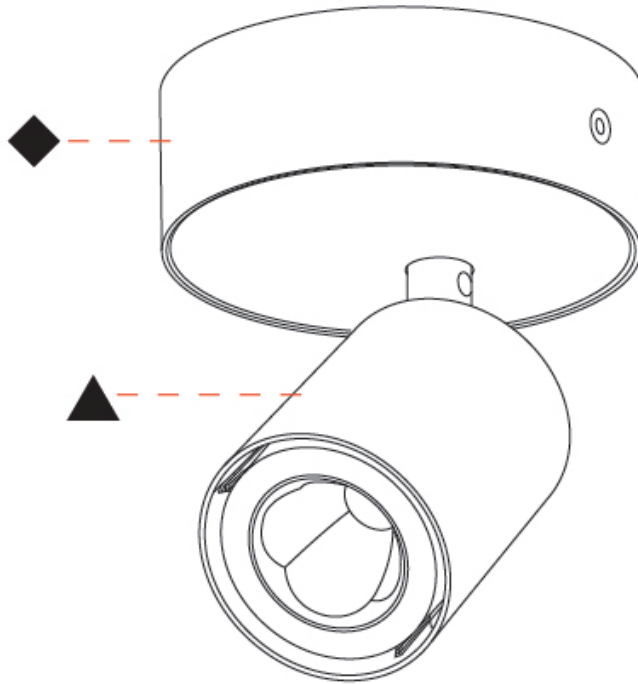

A3D350-

PROJECT	_____
TYPE	_____
SPECIFIER	_____
QUANTITY	_____
DATE	_____

A