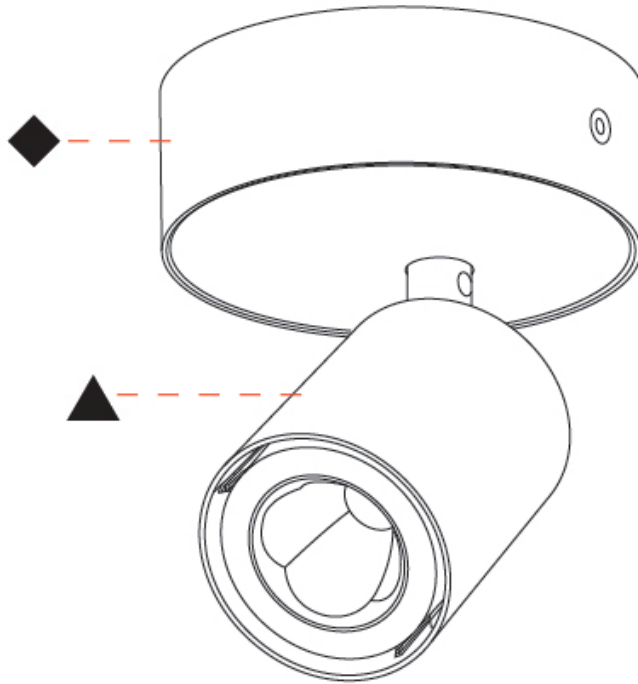

A3D349-

PROJECT

TYPE

SPECIFIER

QUANTITY

DATE

A