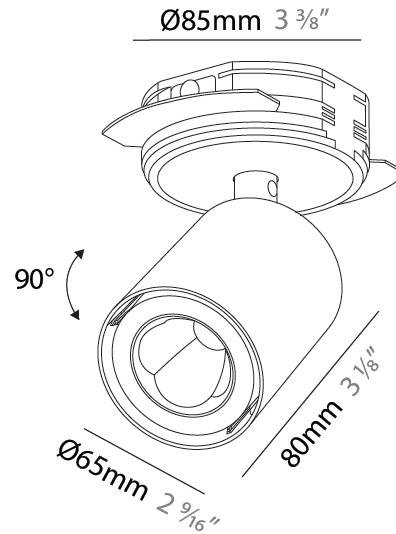

1. To build a product code in our configurator select the specify button on the base model # product page
2. To build a manual product code on this datasheet choose from the options listed below in blue font and add the suffix to the base model #

GENERAL

Series: Oiko Pro In
Brand: Prolicht
Division: Architectural
Mounting Type: Trimless
Mounting Location: Ceiling
Subcategory: Spots

PHYSICAL

Shape: Cylinder
Diameter (mm): 65
Diameter (in): 2 ⁹/₁₆
Height (mm): 120
Depth (mm): 50
Height (in): 4 ³/₄
Depth (in): 1 ¹⁵/₁₆
Light Distribution: Adjustable / Direct
Fixture Finish: SSR / BKV / CWI / CRY / HAB / UFT / ITA / RUA / FTG / MYG / LOD / PUS / FRO / FUP / KIA / POP / BLS / SPG / MEY / GOH / GUM / CHC / COM / ABZ / JAG / OBR / MOS / ROR
Fixture Material: Aluminum
Cut-out Measurements: 86mm / 3 3/8"

ELECTRICAL

Lamp Type: LED
Input Wattage (W): 14.4
Total Output Wattage (W): 13.1
Driver Included: No
Driver Location: Remote
Driver Type: Constant Current - Universal
Driver Class: Class 2
Input Voltage (V): 120 - 277
Constant Current (MA): 700

LED

Number of LEDs: 1
Color Temperature (°K): 2700 / 3000 / 3500 / 4000
Max. Delivered Lumen (lm): 1008 - 1186
Nominal Lumen (lm): 1242 - 1460
CRI: >90 CRI
Lamp Life (hrs): 50000

OPTICAL

Beam Angle: 50
Adjustability: Rotational 350°; Tilt 90°

RATINGS AND CERTIFICATIONS

Certified By: CSA Certified to UL and CSA Standards
IP rating: IP20

PROJECT
TYPE
SPECIFIER
QUANTITY
DATE