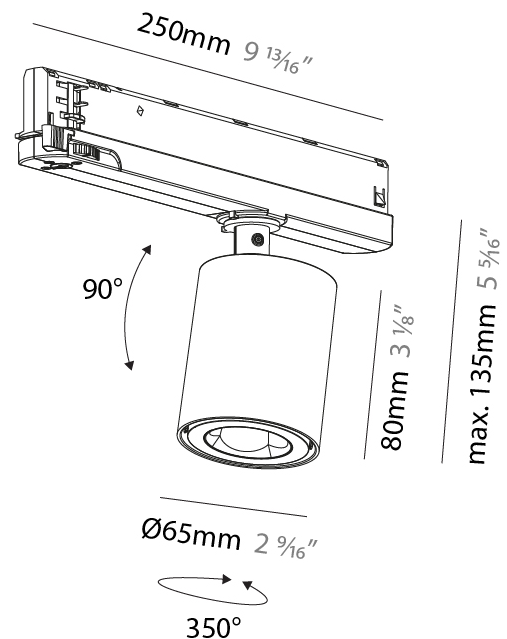

1. To build a product code in our configurator select the specify button on the base model # product page
2. To build a manual product code on this datasheet choose from the options listed below in blue font and add the suffix to the base model #

GENERAL

Series: Oiko Pro In
Brand: Prolicht
Division: Architectural
Mounting Type: Track
Mounting Location: Ceiling
Subcategory: Spots

PHYSICAL

Shape: Cylinder
Diameter (mm): 65
Diameter (in): 2 9/16
Length (mm): 250
Length (in): 9 13/16
Height (mm): 80
Height (in): 3 1/8
Max. Overall Height (mm): 135
Max. Overall Height (in): 5 5/16
Light Distribution: Adjustable / Direct
Fixture Finish: SSR / BKV / CWI / CRY / HAB / UFT / ITA / RUA / FTG / MYG / LOD / PUS / FRO / FUP / KIA / POP / BLS / SPG / MEY / GOH / GUM / CHC / COM / ABZ / JAG / OBR / MOS / ROR
Holder Finish: WHI / BLK
Fixture Material: Aluminum

ELECTRICAL

Lamp Type: LED
Input Wattage (W): 19
Total Output Wattage (W): 17.3
Dimming: Non-Dimmable / 0-10V Dimming
Driver Included: Yes
Driver Location: Integrated
Driver Type: Constant Current - 120Vac
Driver Class: Class 2
Input Voltage (V): 120

LED

Number of LEDs: 1
Color Temperature (°K): 2700 / 3000 / 3500 / 4000
Max. Delivered Lumen (lm): 1699 / 1829 / 1893 / 1932
Nominal Lumen (lm): 1905 / 2050 / 2123 / 2166
CRI: >90 CRI
Lamp Life (hrs): 50000

OPTICAL

Reflector°: 60

RATINGS AND CERTIFICATIONS

Certified By: CSA Certified to UL and CSA Standards
IP rating: IP20