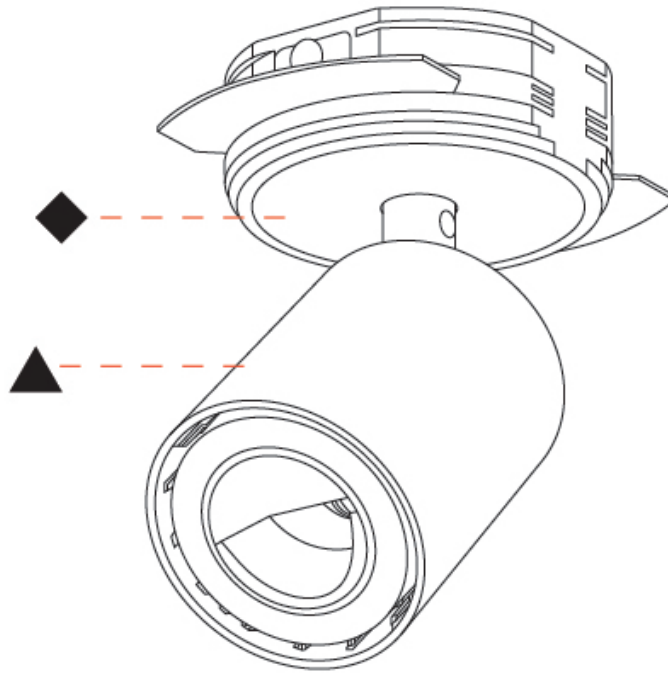

A3D361-

PROJECT

TYPE

SPECIFIER

QUANTITY

DATE