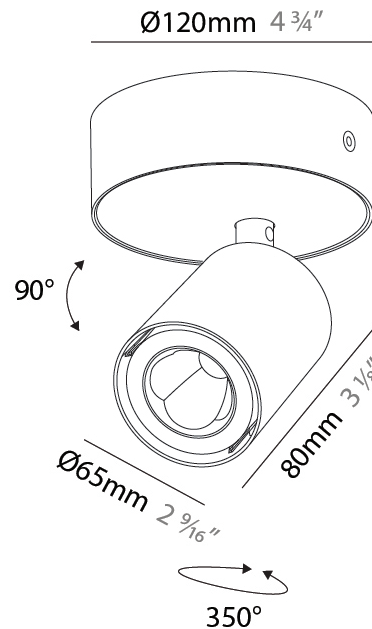

OIKO PRO IN SURFACE

A3D350-

base number   Color   Finishes   Finishes
Temperature   (Diamond)   (Triangle)

1. To build a product code in our configurator select the specify button on the base model # product page
2. To build a manual product code on this datasheet choose from the options listed below in blue font and add the suffix to the base model #

GENERAL

Series: Oiko Pro In
Brand: Prolicht
Division: Architectural
Mounting Type: Surface
Mounting Location: Ceiling
Subcategory: Spots

PHYSICAL

Shape: Cylinder
Diameter (mm): 65
Diameter (in): 2 ⁹/₁₆
Height (mm): 160
Height (in): 6 ³/₁₆
Light Distribution: Adjustable / Direct
Fixture Finish: SSR / BKV / CWI / CRY / HAB / UFT / ITA / RUA / FTG / MYG / LOD / PUS / FRO / FUP / KIA / POP / BLS / SPG / MEY / GOH / GUM / CHC / COM / ABZ / JAG / OBR / MOS / ROR
Fixture Material: Aluminum

ELECTRICAL

Lamp Type: LED
Input Wattage (W): 19.1
Total Output Wattage (W): 17.3
Driver Included: No
Driver Location: Integrated
Driver Type: Constant Current - Universal
Driver Class: Class 2
Input Voltage (V): 120 - 277

LED

Number of LEDs: 1
Color Temperature (°K): 2700 / 3000 / 3500 / 4000
Max. Delivered Lumen (lm): 1656 / 1665 / 1743 / 1759
Nominal Lumen (lm): 2040 / 2050 / 2146 / 2166
CRI: >90 CRI
Lamp Life (hrs): 50000

OPTICAL

Beam Angle: 60
Adjustability: Rotational 350°; Tilt 90°

RATINGS AND CERTIFICATIONS

Certified By: CSA Certified to UL and CSA Standards
IP rating: IP20

PROJECT
TYPE
SPECIFIER
QUANTITY
DATE