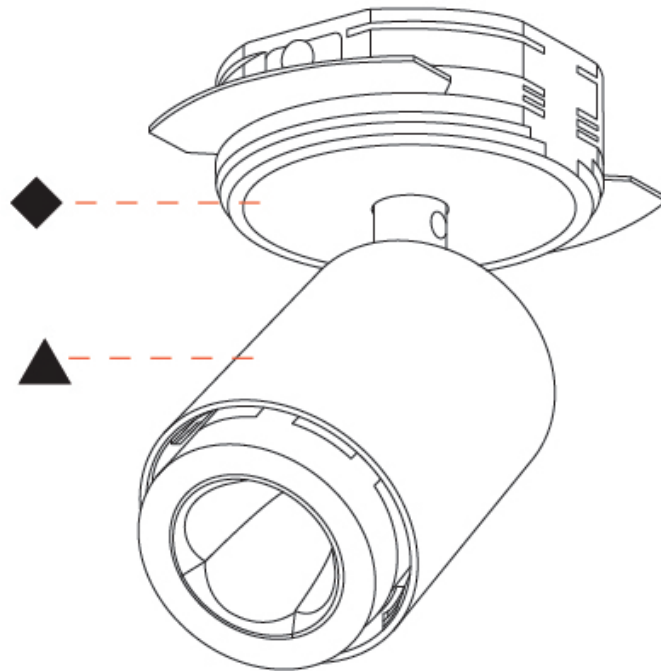

A3D354-

PROJECT

TYPE

SPECIFIER

QUANTITY

DATE