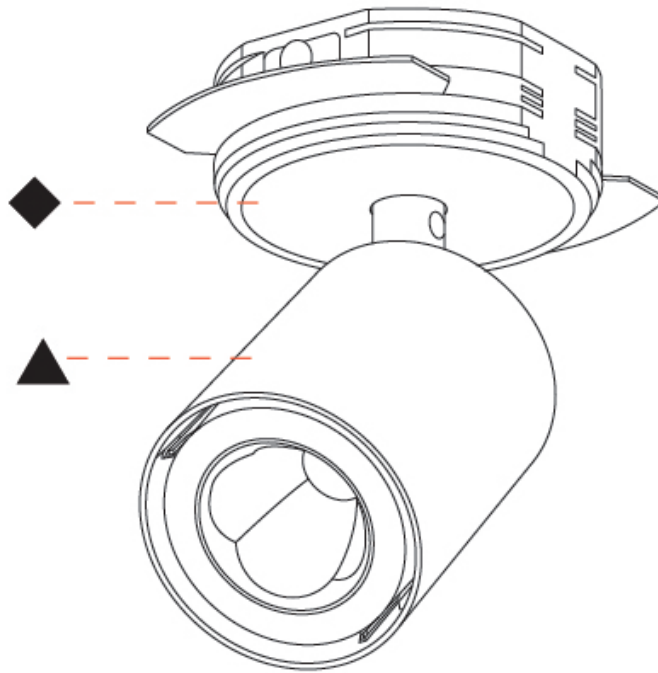

A3D363-

PROJECT

TYPE

SPECIFIER

QUANTITY

DATE

A