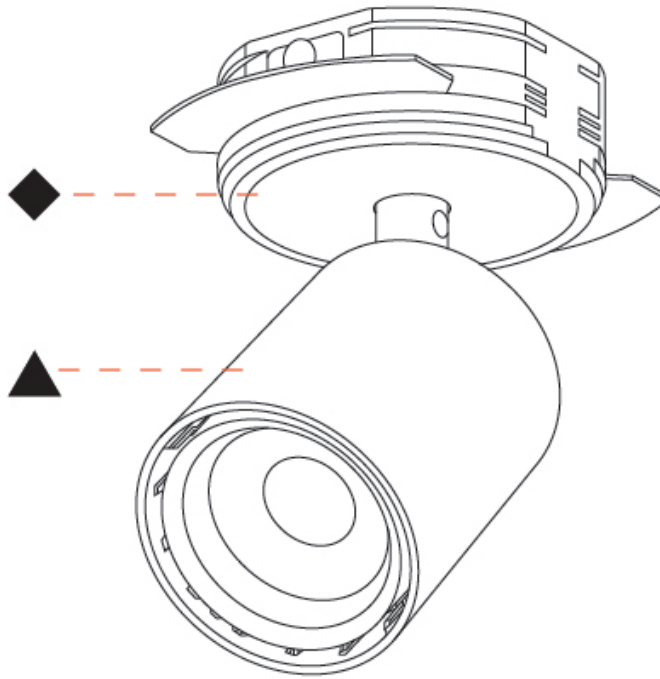

A3D353-

PROJECT

TYPE

SPECIFIER

QUANTITY

DATE