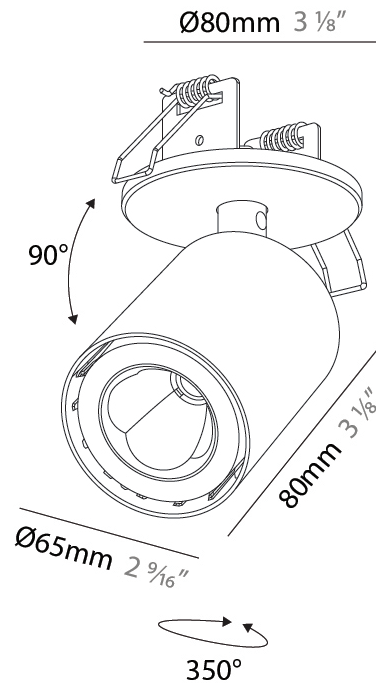

OIKO PRO IN SURFACE

A3D359-

base number	Finishes (Diamond)	Finishes (Triangle)

1. To build a product code in our configurator select the specify button on the base model # product page
2. To build a manual product code on this datasheet choose from the options listed below in blue font and add the suffix to the base model #

GENERAL

Series: Oiko Pro In
Brand: Prolicht
Division: Architectural
Mounting Type: Surface
Mounting Location: Ceiling
Subcategory: Spots

PHYSICAL

Shape: Cylinder
Diameter (mm): 65
Diameter (in): 2 ⁹/₁₆
Height (mm): 120
Depth (mm): 50
Height (in): 4 ³/₄
Depth (in): 1 ¹⁵/₁₆
Light Distribution: Adjustable / Direct
Fixture Finish: SSR / BKV / CWI / CRY / HAB / UFT / ITA / RUA / FTG / MYG / LOD / PUS / FRO / FUP / KIA / POP / BLS / SPG / MEY / GOH / GUM / CHC / COM / ABZ / JAG / OBR / MOS / ROR
Fixture Material: Aluminum
Cut-out Measurements: 68mm / 2 11/16"

ELECTRICAL

Lamp Type: LED
Input Wattage (W): 14.4
Total Output Wattage (W): 13.1
Driver Included: No
Driver Location: Remote
Driver Type: Constant Current - Universal
Driver Class: Class 2
Input Voltage (V): 120 - 277
Constant Current (MA): 700

LED

Number of LEDs: 1
Color Temperature (°K): 2700 / 3000 / 3500 / 4000
Max. Delivered Lumen (lm): 1008 - 1186
Nominal Lumen (lm): 1242 - 1460
CRI: >90 CRI
Lamp Life (hrs): 50000

OPTICAL

Beam Angle: 50
Adjustability: Rotational 350°; Tilt 90°

RATINGS AND CERTIFICATIONS

Certified By: CSA Certified to UL and CSA Standards
IP rating: IP20