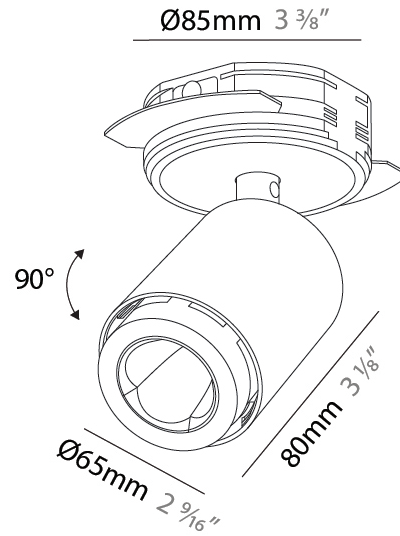

PROJECT	_____
TYPE	_____
SPECIFIER	_____
QUANTITY	_____
DATE	_____

OIKO PRO IN TRIMLESS

A3D362- -

base number   Finishes (Diamond)   Finishes (Triangle)

1. To build a product code in our configurator select the specify button on the base model # product page
2. To build a manual product code on this datasheet choose from the options listed below in blue font and add the suffix to the base model #

GENERAL

Series: Oiko Pro In
Brand: Prolicht
Division: Architectural
Mounting Type: Trimless
Mounting Location: Ceiling
Subcategory: Spots

PHYSICAL

Shape: Cylinder
Diameter (mm): 65
Diameter (in): 2 ⁹/₁₆
Height (mm): 120
Depth (mm): 50
Height (in): 4 ³/₄
Depth (in): 1 ¹⁵/₁₆
Light Distribution: Adjustable / Direct
Fixture Finish: SSR / BKV / CWI / CRY / HAB / UFT / ITA / RUA / FTG / MYG / LOD / PUS / FRO / FUP / KIA / POP / BLS / SPG / MEY / GOH / GUM / CHC / COM / ABZ / JAG / OBR / MOS / ROR
Fixture Material: Aluminum
Cut-out Measurements: 68mm / 2 11/16"

ELECTRICAL

Lamp Type: LED
Input Wattage (W): 19.3

LED

Number of LEDs: 1
Color Temperature (°K): 2700-6500 Tunable White
Max. Delivered Lumen (lm): 919 - 1081
Nominal Lumen (lm): 1242 - 1460
CRI: >90 CRI
Lamp Life (hrs): 50000

OPTICAL

Beam Angle: 34
Adjustability: Rotational 350°; Tilt 90°

RATINGS AND CERTIFICATIONS

Certified By: CSA Certified to UL and CSA Standards
IP rating: IP20