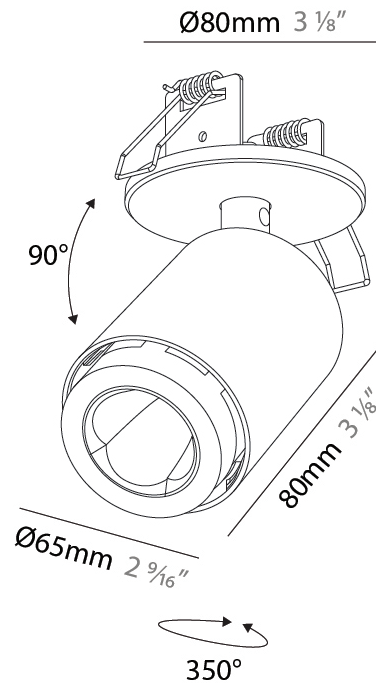

A3D358- _____ - _____

base number   Finishes (Diamond)   Finishes (Triangle)

1. To build a product code in our configurator select the specify button on the base model # product page
2. To build a manual product code on this datasheet choose from the options listed below in blue font and add the suffix to the base model #

GENERAL

Series: Oiko Pro In
Brand: Prolicht
Division: Architectural
Mounting Type: Surface
Mounting Location: Ceiling
Subcategory: Spots

PHYSICAL

Shape: Cylinder
Diameter (mm): 65
Diameter (in): 2 9/16
Height (mm): 120
Depth (mm): 50
Height (in): 4 3/4
Depth (in): 1 15/16
Light Distribution: Adjustable / Direct
Fixture Finish: SSR / BKV / CWI / CRY / HAB / UFT / ITA / RUA / FTG / MYG / LOD / PUS / FRO / FUP / KIA / POP / BLS / SPG / MEY / GOH / GUM / CHC / COM / ABZ / JAG / OBR / MOS / ROR
Fixture Material: Aluminum
Cut-out Measurements: 68mm / 2 11/16"

ELECTRICAL

Lamp Type: LED
Input Wattage (W): 14.4
Total Output Wattage (W): 13.1
Driver Included: No
Driver Location: Remote
Driver Type: Constant Current - Universal
Driver Class: Class 2
Input Voltage (V): 120 - 277
Constant Current (MA): 700

LED

Number of LEDs: 1
Color Temperature (°K): 2700-6500 Tunable White
Max. Delivered Lumen (lm): 919 - 1081
Nominal Lumen (lm): 1242 - 1460
CRI: >90 CRI
Lamp Life (hrs): 50000

OPTICAL

Beam Angle: 34
Adjustability: Rotational 350°; Tilt 90°

RATINGS AND CERTIFICATIONS

Certified By: CSA Certified to UL and CSA Standards
IP rating: IP20