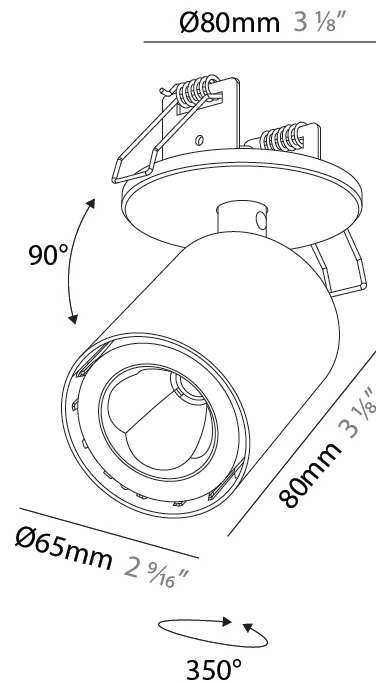

1. To build a product code in our configurator select the specify button on the base model # product page
2. To build a manual product code on this datasheet choose from the options listed below in blue font and add the suffix to the base model #

GENERAL

Series: Oiko Pro In
Brand: Prolicht
Division: Architectural
Mounting Type: Surface
Mounting Location: Ceiling
Subcategory: Spots

PHYSICAL

Shape: Cylinder
Diameter (mm): 65
Diameter (in): 2 ⁹/₁₆
Height (mm): 120
Depth (mm): 50
Height (in): 4 ³/₄
Depth (in): 1 ¹⁵/₁₆
Light Distribution: Adjustable / Direct
Fixture Finish: SSR / BKV / CWI / CRY / HAB / UFT / ITA / RUA / FTG / MYG / LOD / PUS / FRO / FUP / KIA / POP / BLS / SPG / MEY / GOH / GUM / CHC / COM / ABZ / JAG / OBR / MOS / ROR
Fixture Material: Aluminum
Cut-out Measurements: 68mm / 2 11/16"

ELECTRICAL

Lamp Type: LED
Input Wattage (W): 19
Total Output Wattage (W): 17.3
Driver Included: No
Driver Location: Remote
Driver Type: Constant Current - Universal
Driver Class: Class 2
Input Voltage (V): 120 - 277
Constant Current (MA): 500

LED

Number of LEDs: 1
Color Temperature (°K): 2700 / 3000 / 3500 / 4000
Max. Delivered Lumen (lm): 1656 / 1665 / 1743 / 1759
Nominal Lumen (lm): 2040 / 2050 / 2146 / 2166
CRI: >90 CRI
Lamp Life (hrs): 50000

OPTICAL

Beam Angle: 50
Adjustability: Rotational 350°; Tilt 90°

RATINGS AND CERTIFICATIONS

Certified By: CSA Certified to UL and CSA Standards
IP rating: IP20