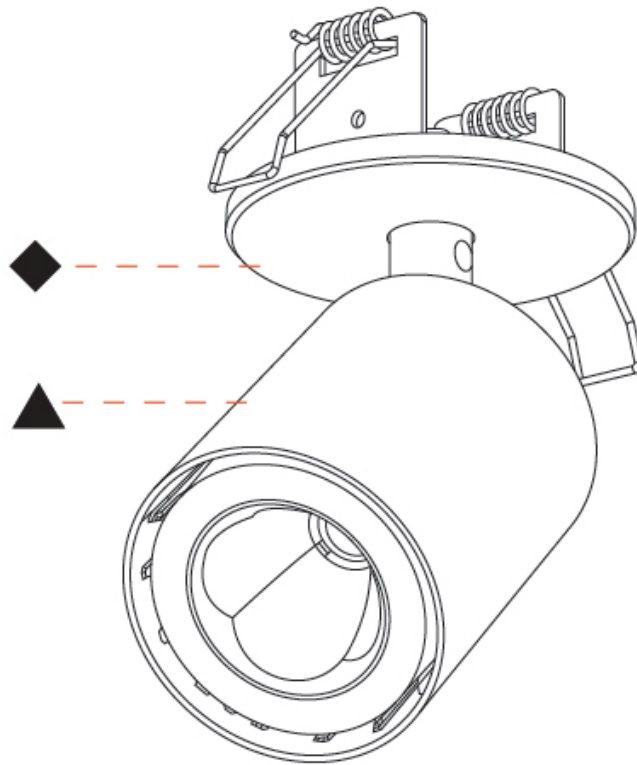

A3D359-

PROJECT _____

TYPE _____

SPECIFIER _____

QUANTITY _____

DATE _____

A