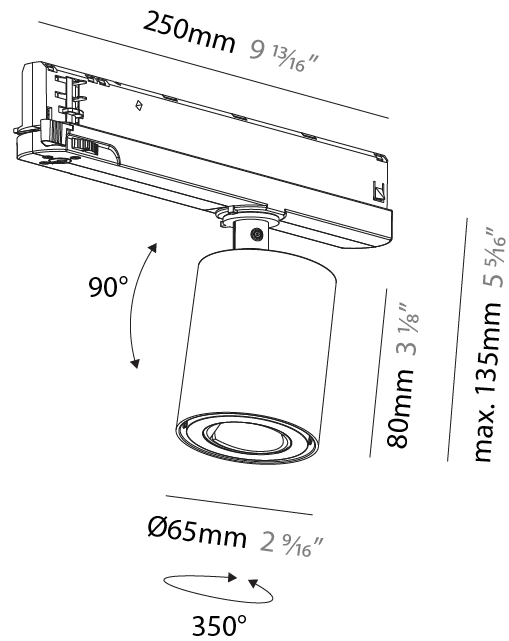

A3T206-

base number	LED Dimming	Color Temperature	Finishes (Diamond)	Finishes (Triangle)	Finish Options

1. To build a product code in our configurator select the specify button on the base model # product page
2. To build a manual product code on this datasheet choose from the options listed below in blue font and add the suffix to the base model #

GENERAL

Series: Oiko Pro In
Brand: Prolicht
Division: Architectural
Mounting Type: Track
Mounting Location: Ceiling
Subcategory: Wallwash

PHYSICAL

Shape: Cylinder
Diameter (mm): 65
Diameter (in): 2 9/16
Length (mm): 250
Length (in): 9 13/16
Height (mm): 80
Height (in): 3 1/8
Light Distribution: Adjustable / Direct
Fixture Finish: SSR / BKV / CWI / CRY / HAB / UFT / ITA / RUA / FTG / MYG / LOD / PUS / FRO / FUP / KIA / POP / BLS / SPG / MEY / GOH / GUM / CHC / COM / ABZ / JAG / OBR / MOS / ROR
Holder Finish: WHI / BLK
Fixture Material: Aluminum

ELECTRICAL

Lamp Type: LED
Input Wattage (W): 19
Total Output Wattage (W): 17.3
Dimming: Non-Dimmable / 0-10V Dimming
Driver Included: Yes
Driver Location: Integrated
Driver Type: Constant Current - 120Vac
Driver Class: Class 2
Input Voltage (V): 120

LED

Number of LEDs: 1
Color Temperature (°K): 2700 / 3000 / 3500 / 4000
Max. Delivered Lumen (lm): 1516 / 1632 / 1690 / 1724
Nominal Lumen (lm): 1905 / 2050 / 2123 / 2166
CRI: >90 CRI
Lamp Life (hrs): 50000

OPTICAL

RATINGS AND CERTIFICATIONS

Certified By: CSA Certified to UL and CSA Standards
IP rating: IP20